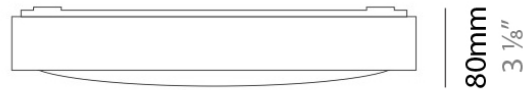

FLAT SURFACE

D12048

PROJECT _____

TYPE _____

NOTES _____

QUANTITY _____

DATE _____

GENERAL

Series: Flat

Division: Design

Mounting Type: Surface

Mounting Location: Ceiling

Subcategory: Ambient

PHYSICAL

Shape: Square

Length (mm): 298

Length (in): 11 3/4

Width (mm): 298

Width (in): 11 3/4

Height (mm): 80

Height (in): 3 1/8

Extension (mm): 80

Extension (in): 3 1/8

Light Distribution: Direct

Weight (kg): 2.26

Weight (lbs): 5

Diffuser: Opal White Satin Acrylic

Fixture Finish: WHI

Fixture Material: Metal

ELECTRICAL

Number of Lamps: 2

Lamp Type: LED Retrofit / CFL

Bulb Included: Bulb Not Included

Total Output Wattage (W): 20 / 36

Max. Wattage Per Lamp (W): 10 / 18

Lamp Base: 2G11

Driver Included: Yes

Driver Location: Integrated

Driver Type: Ballast - Universal

Input Voltage (V): 120 - 277

Lamp Voltage (V): 120

LED

OPTICAL

RATINGS AND CERTIFICATIONS

Certified By: CSA Certified to UL and CSA Standards

IP rating: IP20

298mm 11 3/4"