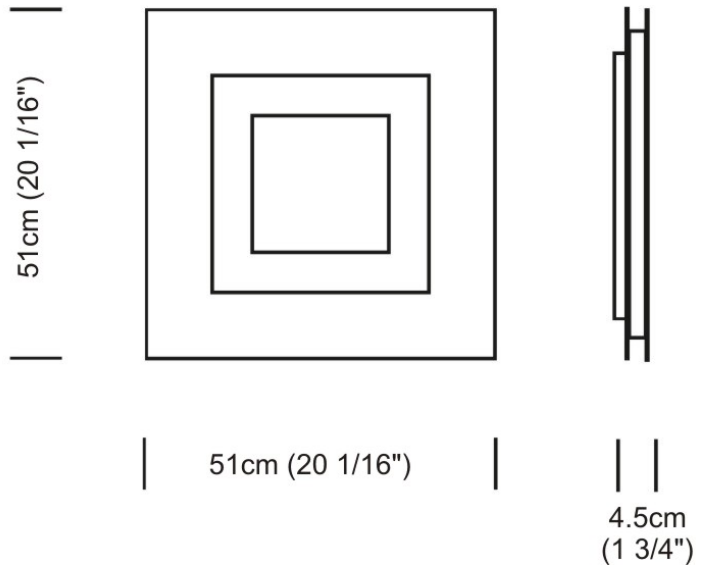

PROJECT
TYPE
NOTES
QUANTITY
DATE

FLAT SURFACE

D82230-WHI

GENERAL

Series: Flat
Brand: Panzeri
Division: Design
Mounting Type: Surface
Mounting Location: Ceiling
Subcategory: Ambient

PHYSICAL

Shape: Square
Length (mm): 510
Length (in): 20 1/16
Width (mm): 510
Width (in): 20 1/16
Height (mm): 45
Height (in): 1 3/4
Light Distribution: Direct / Indirect
Weight (kg): 5.236
Weight (lbs): 11.54
Diffuser: Polycarbonate - Opal
Fixture Material: Metal

ELECTRICAL

Input Wattage Range: 30 - 49 W
Lamp Type: LED
Input Wattage (W): 48
Total Output Wattage (W): 46
Dimming: Non-Dimming / Phase Dimming (120Vac only) / 0-10V Dimming
Driver Included: Yes
Driver Location: Integrated
Driver Type: Constant Current - Universal
Driver Class: Class 2
Input Voltage (V): 120 - 277
Constant Current (mA): 350

LED

Color Temperature (°K): 3000
Max. Delivered Lumen (lm): 3202
Nominal Lumen (lm): 5700
CRI: >80 CRI
Efficiency (%): 56.175%
Lamp Life (hrs): 70000

OPTICAL

RATINGS AND CERTIFICATIONS

Certified By: CSA Certified to UL and CSA Standards
IP rating: IP40