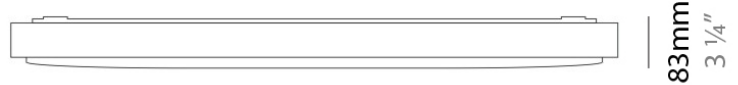

FLAT SURFACE

D12060

PROJECT	_____
TYPE	_____
NOTES	_____
QUANTITY	_____
DATE	_____

GENERAL

Series: Flat
Division: Design
Mounting Type: Surface
Mounting Location: Ceiling
Subcategory: Ambient

PHYSICAL

Shape: Rectangle
Length (mm): 597
Length (in): 23 1/2
Width (mm): 222
Width (in): 8 3/4
Height (mm): 83
Height (in): 3 1/4
Extension (mm): 83
Extension (in): 3 1/4
Light Distribution: Direct
Weight (kg): 2.73
Weight (lbs): 6
Diffuser: Opal White Satin Acrylic
Fixture Finish: WHI
Fixture Material: Aluminum

ELECTRICAL

Number of Lamps: 2
Lamp Type: T5 Fluorescent
Bulb Included: Bulb Not Included
Total Output Wattage (W): 48
Max. Wattage Per Lamp (W): 24
Lamp Base: G5
Dimming: Phase Dimming (120Vac Only)
Driver Included: Yes
Driver Location: Integrated
Driver Type: Ballast - Universal
Input Voltage (V): 120 - 277
Upon Request: (Not included - see components) Integral: Phase dimming / Lutron

LED

OPTICAL

RATINGS AND CERTIFICATIONS

Certified By: CSA Certified to UL and CSA Standards
IP rating: IP20

597mm 23 1/2"